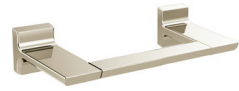

Matte Black
(BL)

Lumicoat Black Stainless
(KS-PR)

Lumicoat Stainless
(SS-PR)

Single Handle Mid-Height Faucet without
Pop Up
699-PN-PR-DST

Two-Handle Faucet with Pop Up
3599LF-PN-PR-MPU

Two-Handle Wall Mount Trin Only
T3599LF-PN-PR-WL, R3500-WL

Single Handle Tall Faucet without Pop Up
799-PN-PR-DST

Deck Mount Tub Filler Trim
with H₂Okinetic® Handshower
T4799-PN-PR, R4707

Tub Spout without Diverter
RP90159PNPR

Tub Spout with Diverter
RP90158PNPR

24" Towel Bar
79924-PN

18" Towel Bar
79918-PN

8" Mini Towel Bar
79908-PN

Tissue Holder With Shelf
79956-PN

Double Tissue Holder
79955-PN

Double Robe Hook
79936-PN

Coordinating Products

Trims